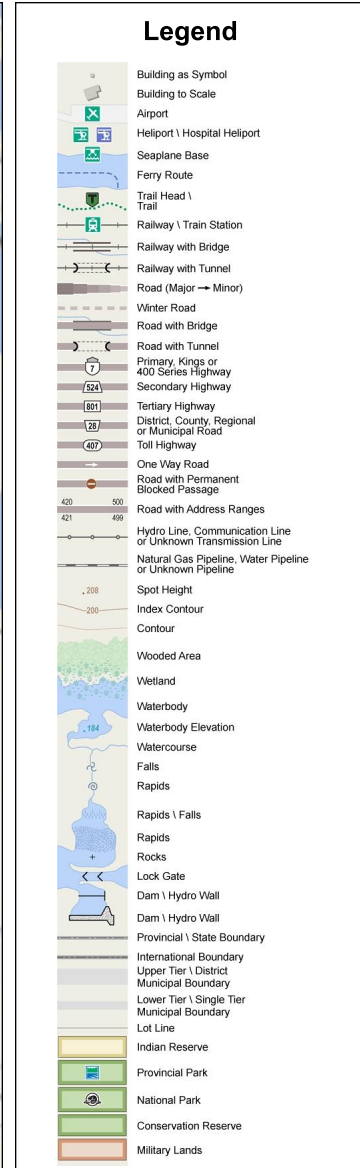

Wolfe Island Sand Pit Project Location

Notes:
Fronting Lot 11, Concession 6 South of Baseline,
Geographic Township of Wolfe Island, Frontenac County

Projection: Web Mercator

The Ontario Ministry of Natural Resources and Forestry shall not be liable in any way for the use of, or reliance upon, this map or any information on this map. This map should not be used for: navigation, a plan of survey, routes, nor locations.

Imagery Copyright Notices: Ontario Ministry of Natural Resources and Forestry; NASA Landsat Program; First Base Solutions Inc.; Aéro-Photo (1961) Inc.; DigitalGlobe Inc.; U.S. Geological Survey.

© Copyright for Ontario Parcel data is held by King's Printer for Ontario and its licensors and may not be reproduced without permission.