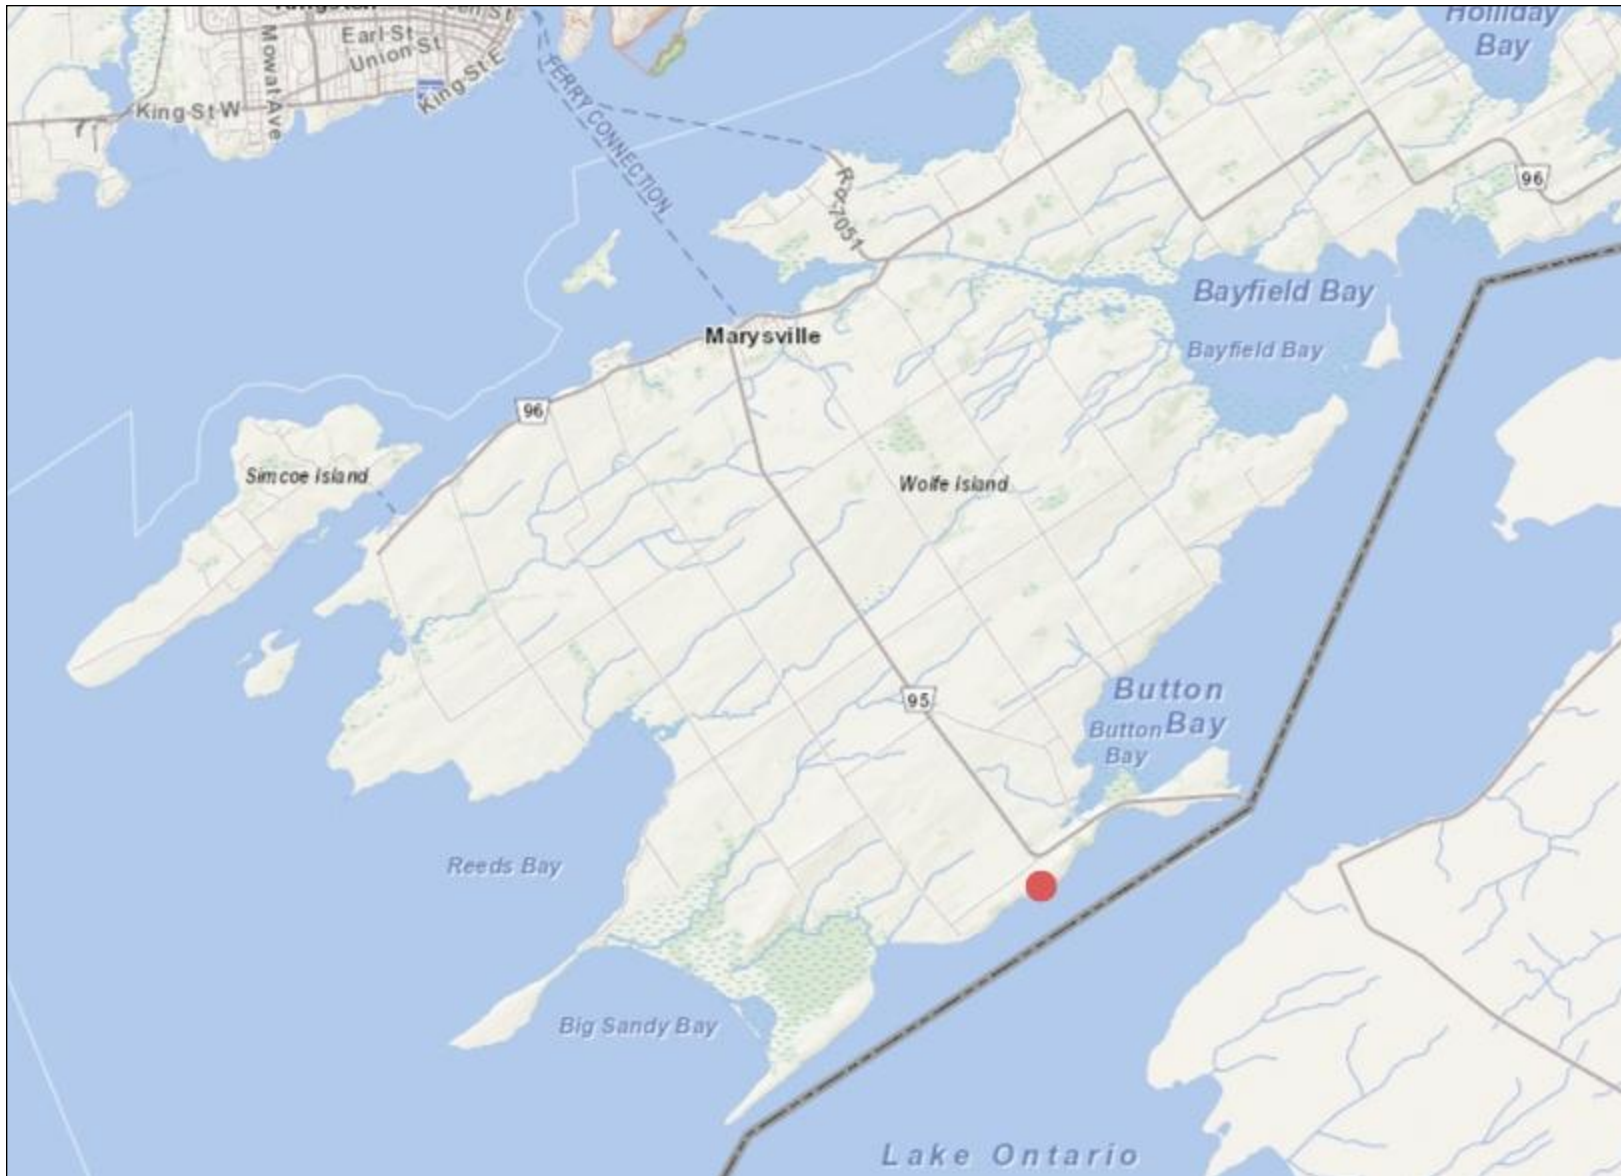

Wolfe Island Sand Pit Project Location

Notes:
Fronting Lot 11, Concession 6 South of Baseline,
Geographic Township of Wolfe Island, Frontenac County

Projection: Web Mercator

The Ontario Ministry of Natural Resources and Forestry shall not be liable in any way for the use of, or reliance upon, this map or any information on this map. This map should not be used for: navigation, a plan of survey, routes, nor locations.